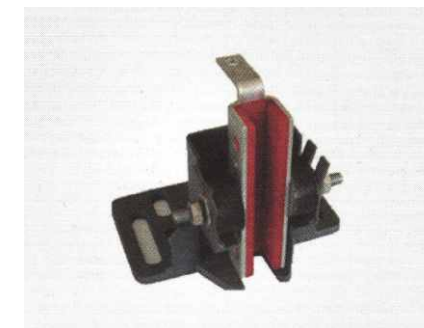

FIXED SKATES