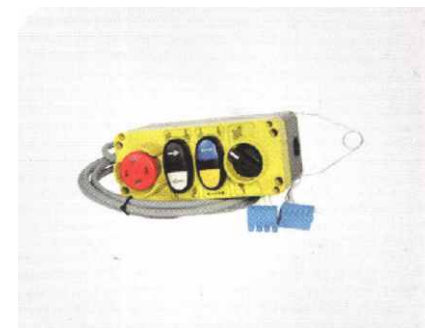

REVISION HAND CONTROL